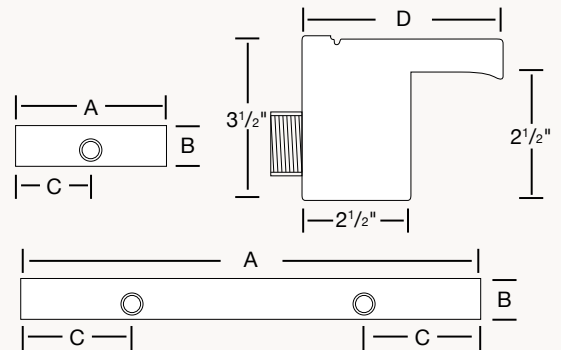

Vianti Falls

Vianti Falls System Features:

Stainless Steel Spillway

Internal baffle to create smooth waterfall, open design to resist clogging from debris or hard water, 304 stainless steel to resist corrosion

Curved Basin

48" x 24" x 15 1/2" tall; Roto-molded for strength; includes 6" x 39" splash mat, 1" bulkhead fitting and pump access cover

Pump

Energy efficient EasyPro 1350 gph or 2200 gph magnetic drive pump 3 year limited warranty

Plumbing

Black flexible PVC plumbing with fittings to connect pump and spillway, 23" kits have 8' and 35" kits have 10' of tubing

Auto Fill

Brass 1/2" float switch style auto-fill valve

Lighting

Kits with lights available in blue or white, low-voltage submersible LED light strip (12v AC) with transformer

Dimensions:

Falls	1" fpt inlet(s)	Recommended Flow	Dimensions			
			A	B	C	D
SSS11†, 11" Spillway	Single	600 gph	11 1/2"	3 1/2"	5 3/4"	4 1/2"
SSS23, 23" Spillway	Single	1200 gph	23 1/2"	3 1/2"	11 3/4"	4 1/2"
SSS35, 35" Spillway	Dual	1800 gph	35 1/2"	3 1/2"	9"	4 1/2"
SSS47†, 47" Spillway	Dual	2400 gph	47 1/2"	3 1/2"	12"	4 1/2"
SSS611†, 11" Spillway, extended lip	Single	600 gph	11 1/2"	3 1/2"	5 3/4"	8 1/2"
SSS623†, 23" Spillway, extended lip	Single	1200 gph	23 1/2"	3 1/2"	11 3/4"	8 1/2"

†Other Vianti Falls spillways available, not in kit Dimensions are for illustration purposes only