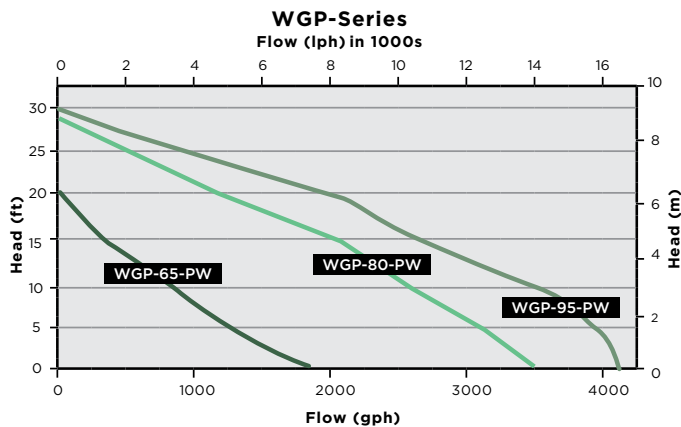

Direct Drive Pumps

WGP-Series

Efficient, oil-less direct-drive dual-discharge pumps produce greater pressure, so each can serve two water features simultaneously. Installed either vertically or horizontally, the corrosion-resistant submersible body is designed for non-potable, continuous operation.

- Use vertically or horizontally
- Removable pre-filter for cleaning
- Ideal for filtration, waterfall and streams

WGP-95-PW

WGP-65-PW

| WGP SERIES | Item Number | Amps | Watts | Cord (ft) | Submerged Use | Discharge FNPT | Gallons Per Hour (GPH) at height | | | | | | Shut Off (ft) |
|------------|-------------|------|-------|-----------|---------------|----------------|----------------------------------|------|------|------|------|------|---------------|
| | | | | | | | 1' | 5' | 10' | 15' | 20' | 25' | |
| WGP-65-PW | 566409 | 2 | 230 | 16' | ✓ | 1-1/4" | 1900 | 1250 | 785 | 325 | - | - | 20 |
| WGP-80-PW | 566417 | 6.3 | 700 | 16' | ✓ | 1-1/4" | 3500 | 3200 | 2700 | 2100 | 1300 | 695 | 29.5 |
| WGP-95-PW | 566407 | 6.3 | 700 | 16' | ✓ | 1-1/4" | 4280 | 4000 | 3500 | 2850 | 2200 | 1370 | 30 |

DIMENSIONS (INCHES)

| | A | B | C |
|-----------|------|-----|------|
| WGP-65-PW | 9.6 | 8.1 | 6.35 |
| WGP-80-PW | 11.0 | 8.1 | 6.35 |
| WGP-95-PW | 11.0 | 8.1 | 6.35 |

LittleGIANT®

Outdoor Living

HOTLINE 888.956.0000