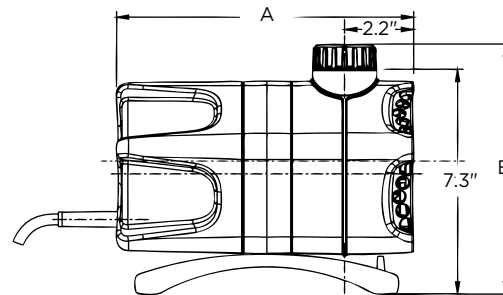

- Use vertically or horizontally
- Removable pre-filter for cleaning
- Ideal for filtration, waterfall and streams

WGP-95-PW

WGP-65-PW

| WGP SERIES | Item Number | Amps | Watts | Cord (ft) | Submerged Use | Discharge FNPT | Gallons Per Hour (GPH) at height | | | | | | Shut Off (ft) |
|------------|-------------|------|-------|-----------|---------------|----------------|----------------------------------|------|------|------|------|------|---------------|
| | | | | | | | 1' | 5' | 10' | 15' | 20' | 25' | |
| WGP-65-PW | 566409 | 2 | 230 | 16' | ✓ | 1-1/4" | 1900 | 1250 | 785 | 325 | - | - | 20 |
| WGP-80-PW | 566417 | 6.3 | 700 | 16' | ✓ | 1-1/4" | 3500 | 3200 | 2700 | 2100 | 1300 | 695 | 29.5 |
| WGP-95-PW | 566407 | 6.3 | 700 | 16' | ✓ | 1-1/4" | 4280 | 4000 | 3500 | 2850 | 2200 | 1370 | 30 |

DIMENSIONS (INCHES)

| | A | B | C |
|-----------|------|-----|------|
| WGP-65-PW | 9.6 | 8.1 | 6.35 |
| WGP-80-PW | 11.0 | 8.1 | 6.35 |
| WGP-95-PW | 11.0 | 8.1 | 6.35 |

LittleGIANT®

Outdoor Living

HOTLINE 888.956.0000