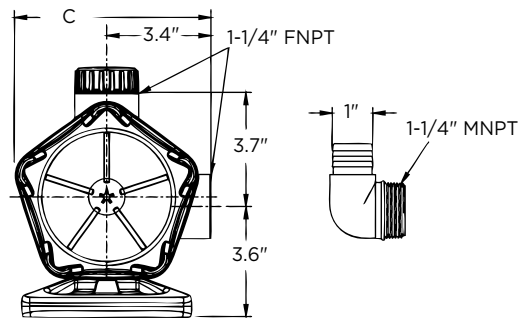

- Use vertically or horizontally
- Removable pre-filter for cleaning
- Ideal for filtration, waterfall and streams

WGP-95-PW

WGP-65-PW

| WGP SERIES | Item Number | Amps | Watts | Cord (ft) | Submerged Use | Discharge FNPT | Gallons Per Hour (GPH) at height | | | | | | Shut Off (ft) |
|------------|-------------|------|-------|-----------|---------------|----------------|----------------------------------|------|------|------|------|------|---------------|
| | | | | | | | 1' | 5' | 10' | 15' | 20' | 25' | |
| WGP-65-PW | 566409 | 2 | 230 | 16' | ✓ | 1-1/4" | 1900 | 1250 | 785 | 325 | - | - | 20 |
| WGP-80-PW | 566417 | 6.3 | 700 | 16' | ✓ | 1-1/4" | 3500 | 3200 | 2700 | 2100 | 1300 | 695 | 29.5 |
| WGP-95-PW | 566407 | 6.3 | 700 | 16' | ✓ | 1-1/4" | 4280 | 4000 | 3500 | 2850 | 2200 | 1370 | 30 |

DIMENSIONS (INCHES)

| | A | B | C |
|-----------|------|-----|------|
| WGP-65-PW | 9.6 | 8.1 | 6.35 |
| WGP-80-PW | 11.0 | 8.1 | 6.35 |
| WGP-95-PW | 11.0 | 8.1 | 6.35 |

LittleGIANT®

Outdoor Living

HOTLINE 888.956.0000